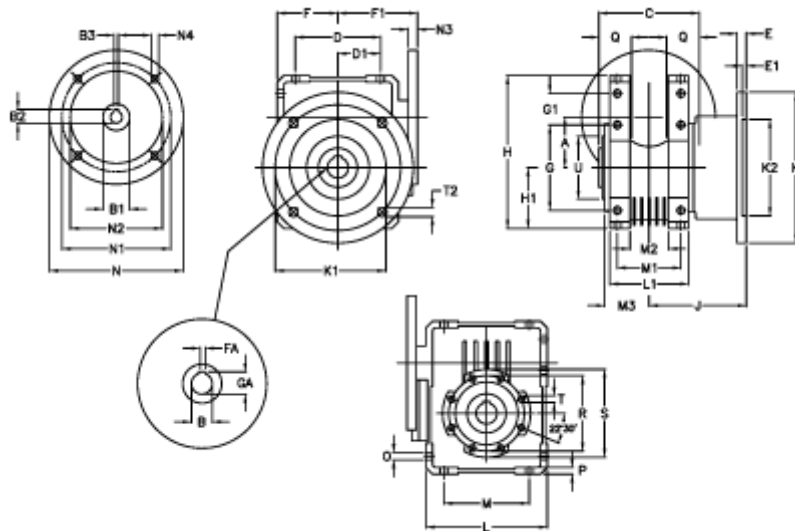

Article number: 392208601044016

Description: Worm Gear with Torque Limiter
W86 L1-UF-10-P100 B5

Measures

A = 86.90	E = 15	H = 245.5	M = 144	N4 = 12,5	U = 110
B = 35	E1 = 6	H1 = 100.0	M1 = 101	O = 11.5	
B1 E7 = 28	F = 100	J = 151.0	M2 = 57	P = 11	
B2 = 31.3	F1 = 136	K = 210	M3 = 65	Q = 45	
B3 H9 = 8	FA = 10	K1 = 176	N = 250	R = 130	
C = 140	G = 144	K2 = 152	N1 = 215	S = 150	
D = 144.0	G1 = 45.5	L = 200	N2 = 180	T = M10x18	
D1 = 72.0	GA = 38.3	L1 = 125	N3 = 13.0	T2 = 12.5	